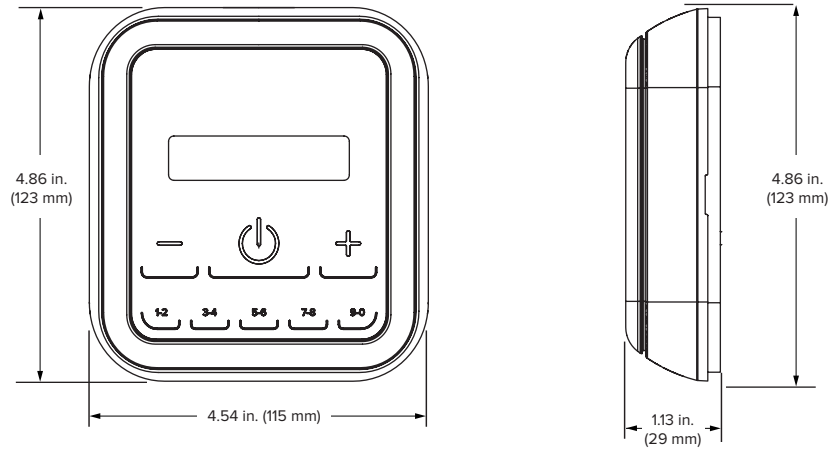

## Construction Features

Power Supply	Display	Housing	IP Rating	Mounting
Powered by fan drive	Intuitive touchscreen interface	Durable UV-resistant materials	IP55	Mounts to wall or standard outlet box