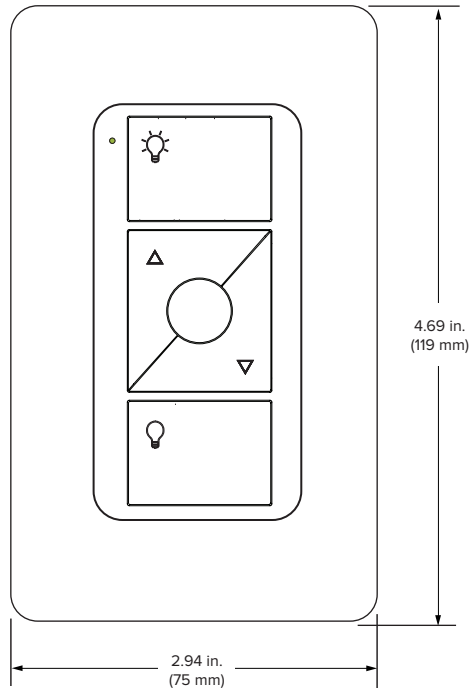

WIRELESS WALL CONTROLLER

SEAMLESS CONTROL THAT'S RIGHT ON YOUR LEVEL

Technical Specifications

Ordering Information	Compatibility	Finish	Power	Environment	Controls	Mounting
Remote Kit: 010442 Handheld Remote: 010442-02	Essence	White	CR2032 battery included	Indoor use only	Fan on/off Speed adjustment	Handheld or mounts to wall (non-metallic surface)