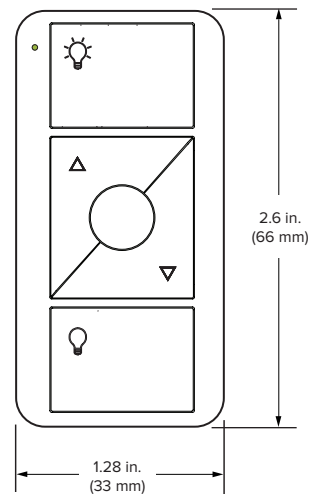

WIRELESS WALL CONTROLLER

SEAMLESS CONTROL THAT'S RIGHT ON YOUR LEVEL

Technical Specifications

Ordering Information	Compatibility	Finish	Power	Environment	Controls	Mounting
Remote Kit: 010442 Handheld Remote: 010442-02	Essence	White	CR2032 battery included	Indoor use only	Fan on/off Speed adjustment	Handheld or mounts to wall (non-metallic surface)