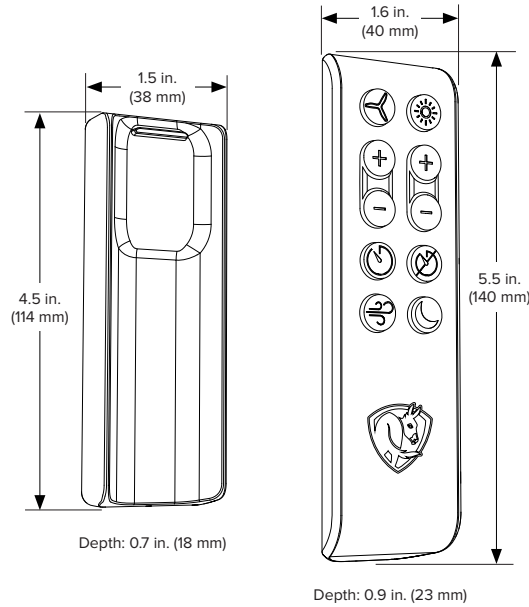

HAIKU REMOTE

COMFORT AT THE PUSH OF A BUTTON

Technical Specifications					
Model Number	Weight	Construction	Mounting	Controls	Batteries
008098	3 oz (85 g)	Made from durable white ABS to withstand drops and accidents Backlight Illumination for clear visibility in dark rooms	Convenient wall mount installs using provided removable adhesive strip or screws	Fan and light on/off Speed adjustment Light brightness adjustment Sleep Timer Whoosh mode	Two AAA batteries (included)

Button Controls

- Turns fan on or off
- Turns light on or off
- Automatically adjusts fan speed while you sleep
- Increases fan speed
- Increases light brightness
- Decreases light brightness
- Decreases fan speed
- Each press extends timer one hour (up to eight)
- Varies fan speed to simulate a natural breeze
- Clears active fan timer